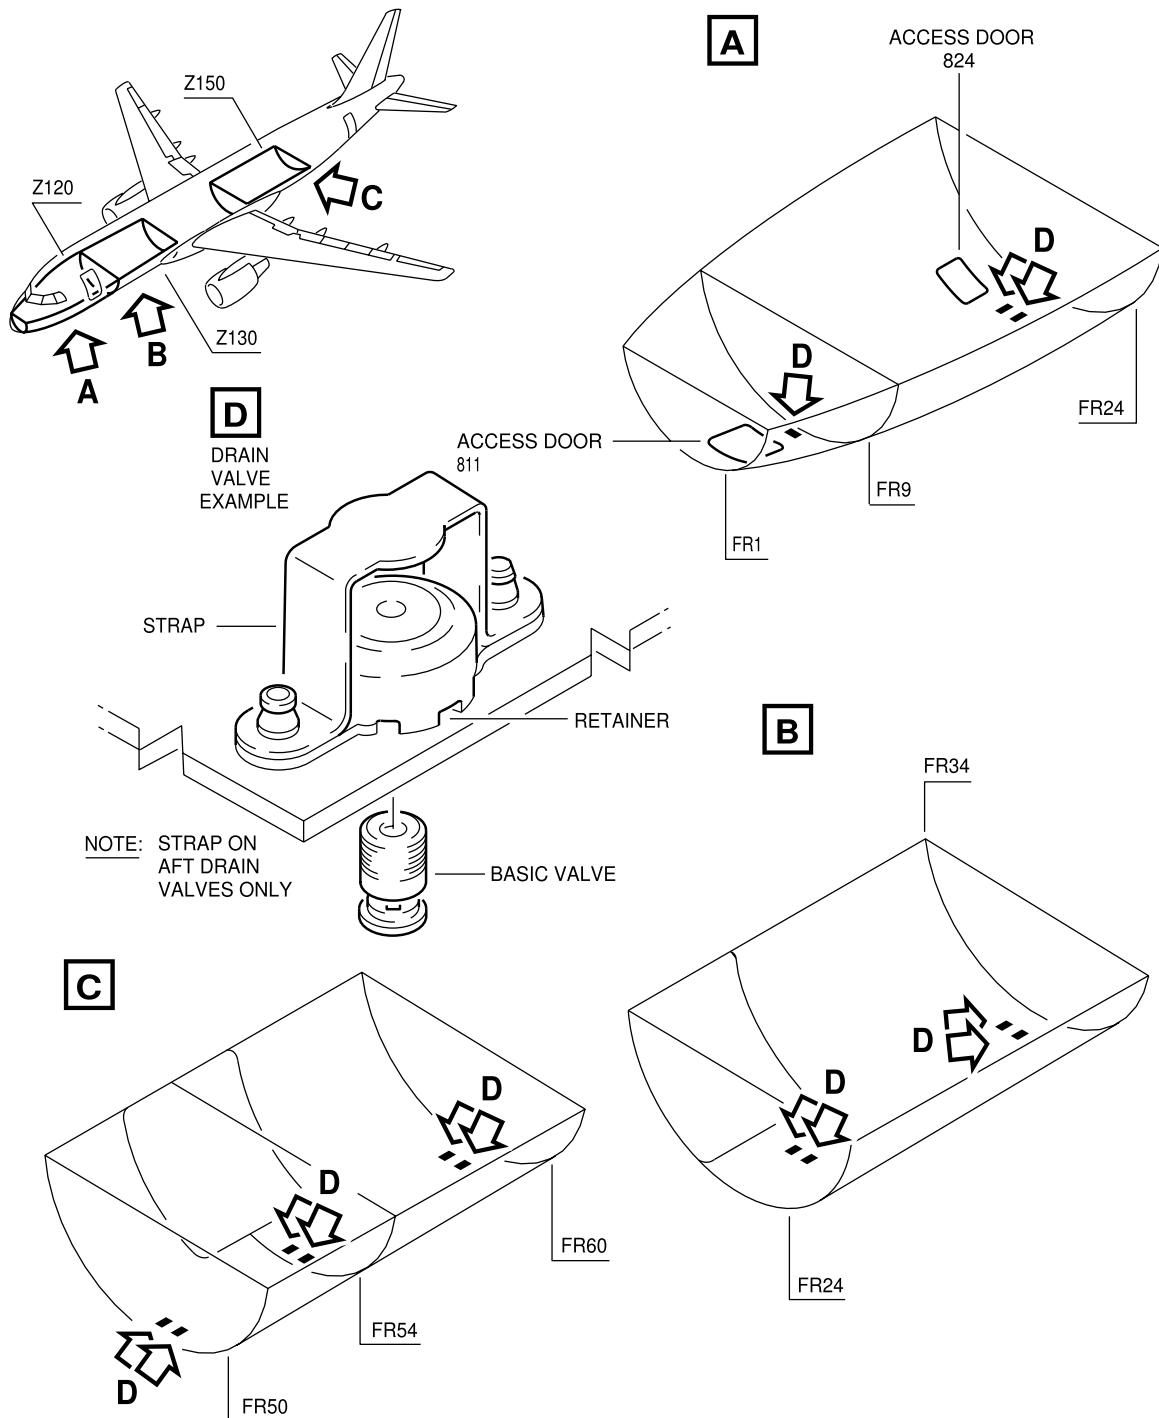

A318/A319/A320/A321

AIRCRAFT MAINTENANCE MANUAL

** On A/C 201-229 231-249 401-413 415-449

N_MM_530000_6_AAM0_01_00